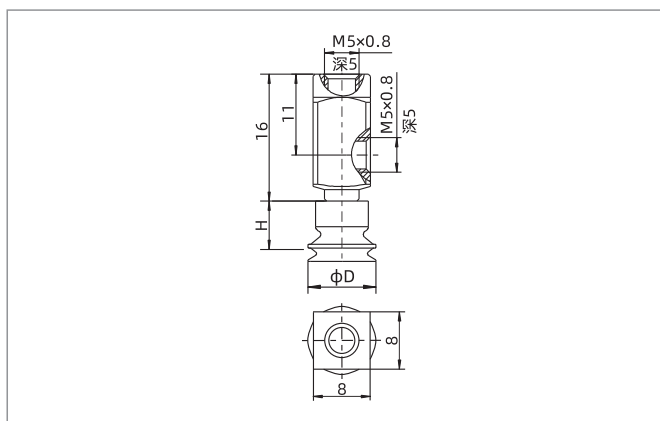

### 尺寸规格 (mm) - B型吸盘

SP3B□□-M5F-M10M

SP3B□□-M5F-M12M

SP3B□□-LM5F-M5F

型号/尺寸	D	H	单重 g
SP3B4□-M5F-M10M	4.5	8.0	11.0
SP3B6□-M5F-M10M	7.0	8.0	11.0
SP3B8□-M5F-M10M	9.0	8.0	11.1

型号/尺寸	D	H	单重 g
SP3B10□-M5F-M12M	11.0	10.0	19.0
SP3B13□-M5F-M12M	14.0	10.0	19.2
SP3B16□-M5F-M12M	17.0	10.0	19.3